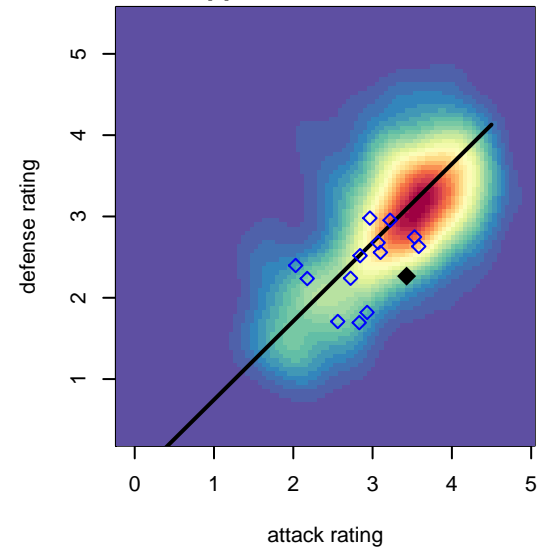

Crossfire Oregon Green II B99

Crossfire Oregon
 Lake Oswego, OR
 B99 total strength=1622
 attack=30.84 defense=9.64
 spr league = Win OYS B98 Div 1

alt names used:
 Crossfire Oregon 99B Green 2

Venues played:
 2016 Clash At the Border Div 2 Gold/Silver U18
 2016 Win OYS B98 Division 1
 2016 OYS State Cup B99

Crossfire Oregon Green II B99
 Dots are actual minus expected GF (blue circles) and GA (red triangles).
 Blue line is smoothed change in attack strength. Red is smoothed change in defense strength.

**attack and defense variance (black dot)
relative to other teams
and top 10 in region**

**attack and defense rating
relative to others at age
and all opponents in last 13 months**

**attack and defense rating
relative to others at age
and all opponents in last 13 months**

Performance relative to 13 month average

Performance relative to 13 month average

Distribution of opponents
 Red = Lose zone, Blue = Win zone, Green = Even
 Black line separates win/lose zones

lot. A=Neither has attack advantage, B=Opponent has both attack and defense advantage, C=Opponent has both attack and defense disadvantage, D=Both have