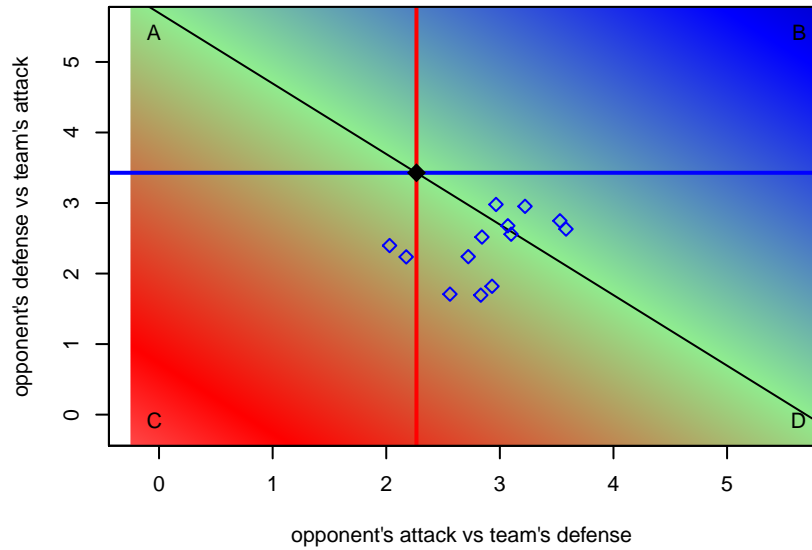

Crossfire Oregon Green II B99
 Dots are actual minus expected GF (blue circles) and GA (red triangles).
 Blue line is smoothed change in attack strength. Red is smoothed change in defense strength.

**attack and defense variance (black dot)
relative to other teams
and top 10 in region**

**attack and defense rating
relative to others at age
and all opponents in last 13 months**

**attack and defense rating
relative to others at age
and all opponents in last 13 months**

Performance relative to 13 month average

Performance relative to 13 month average

Distribution of opponents
 Red = Lose zone, Blue = Win zone, Green = Even
 Black line separates win/lose zones

lot. A=Neither has attack advantage, B=Opponent has both attack and defense advantage, C=Opponent has both attack and defense disadvantage, D=Both have