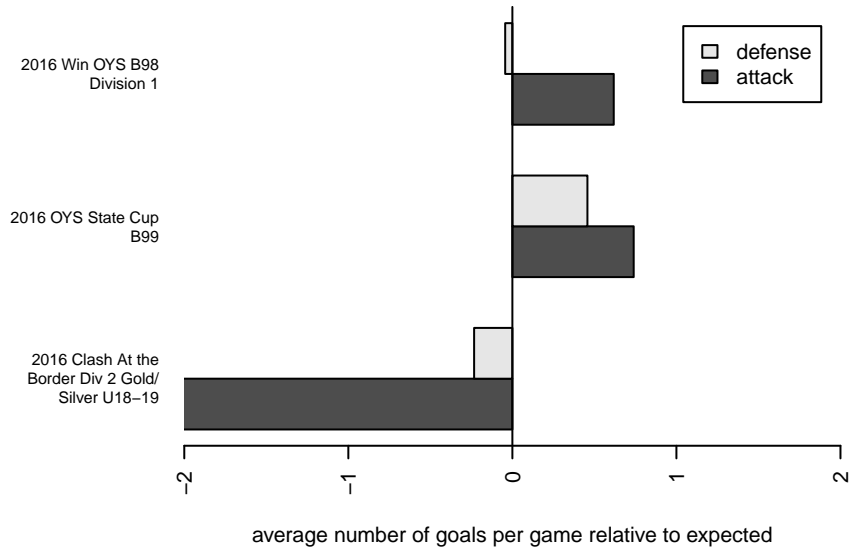

Crossfire Oregon Green II B99

Crossfire Oregon
 Lake Oswego, OR
 B99 total strength=1622
 attack=30.84 defense=9.64
 spr league = Win OYS B98 Div 1

alt names used:
 Crossfire Oregon 99B Green 2

Venues played:
 2016 Clash At the Border Div 2 Gold/Silver U18
 2016 Win OYS B98 Division 1
 2016 OYS State Cup B99

Crossfire Oregon Green II B99
 Dots are actual minus expected GF (blue circles) and GA (red triangles).
 Blue line is smoothed change in attack strength. Red is smoothed change in defense strength.

**attack and defense variance (black dot)
relative to other teams
and top 10 in region**

**attack and defense rating
relative to others at age
and all opponents in last 13 months**

**attack and defense rating
relative to others at age
and all opponents in last 13 months**

Performance relative to 13 month average

Performance relative to 13 month average

Distribution of opponents
 Red = Lose zone, Blue = Win zone, Green = Even
 Black line separates win/lose zones

lot. A=Neither has attack advantage, B=Opponent has both attack and defense advantage, C=Opponent has both attack and defense disadvantage, D=Both have