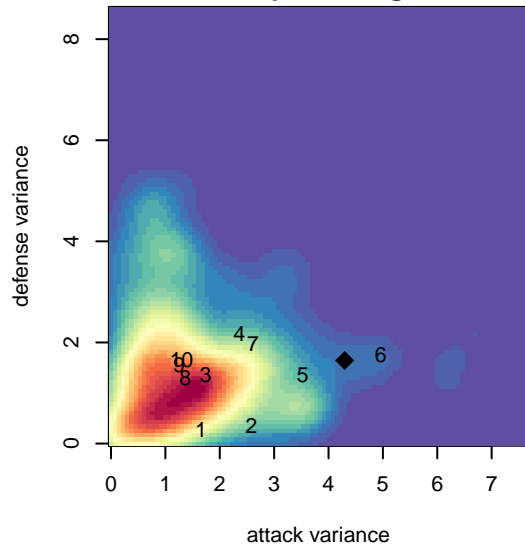

Crossfire Oregon Green II B99

Crossfire Oregon
 Lake Oswego, OR
 B99 total strength=1622
 attack=30.84 defense=9.64
 spr league = Win OYS B98 Div 1

alt names used:
 Crossfire Oregon 99B Green 2

Venues played:
 2016 Clash At the Border Div 2 Gold/Silver U18
 2016 Win OYS B98 Division 1
 2016 OYS State Cup B99

Crossfire Oregon Green II B99
 Dots are actual minus expected GF (blue circles) and GA (red triangles).
 Blue line is smoothed change in attack strength. Red is smoothed change in defense strength.

**attack and defense variance (black dot)
relative to other teams
and top 10 in region**

Performance relative to 13 month average

Distribution of opponents
 Red = Lose zone, Blue = Win zone, Green = Even
 Black line separates win/lose zones

lot. A=Neither has attack advantage, B=Opponent has both attack and defense advantage, C=Opponent has both attack and defense disadvantage, D=Both have