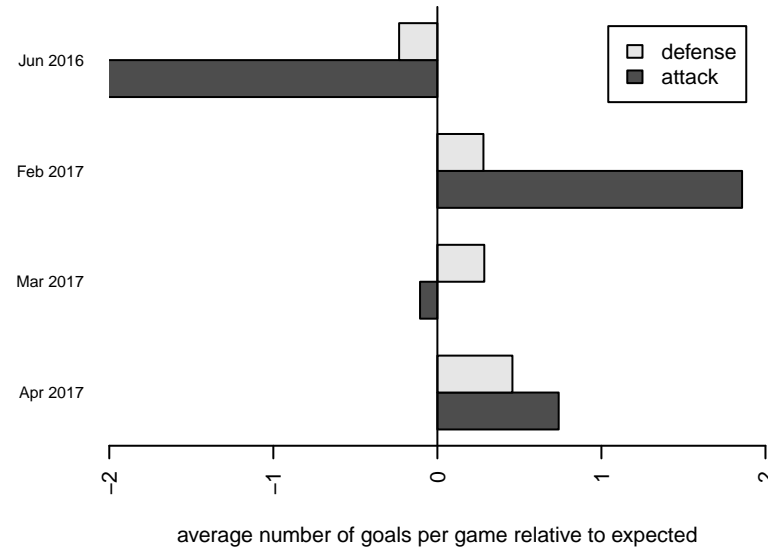

Crossfire Oregon Green II B99

Crossfire Oregon
 Lake Oswego, OR
 B99 total strength=1622
 attack=30.84 defense=9.64
 spr league = Win OYS B98 Div 1

alt names used:
 Crossfire Oregon 99B Green 2

Venues played:
 2016 Clash At the Border Div 2 Gold/Silver U18
 2016 Win OYS B98 Division 1
 2016 OYS State Cup B99

Crossfire Oregon Green II B99
 Dots are actual minus expected GF (blue circles) and GA (red triangles).
 Blue line is smoothed change in attack strength. Red is smoothed change in defense strength.

**attack and defense variance (black dot)
relative to other teams
and top 10 in region**

**attack and defense rating
relative to others at age
and all opponents in last 13 months**

**attack and defense rating
relative to others at age
and all opponents in last 13 months**

Performance relative to 13 month average

Performance relative to 13 month average

Distribution of opponents
 Red = Lose zone, Blue = Win zone, Green = Even
 Black line separates win/lose zones

lot. A=Neither has attack advantage, B=Opponent has both attack and defense advantage, C=Opponent has both attack and defense disadvantage, D=Both have