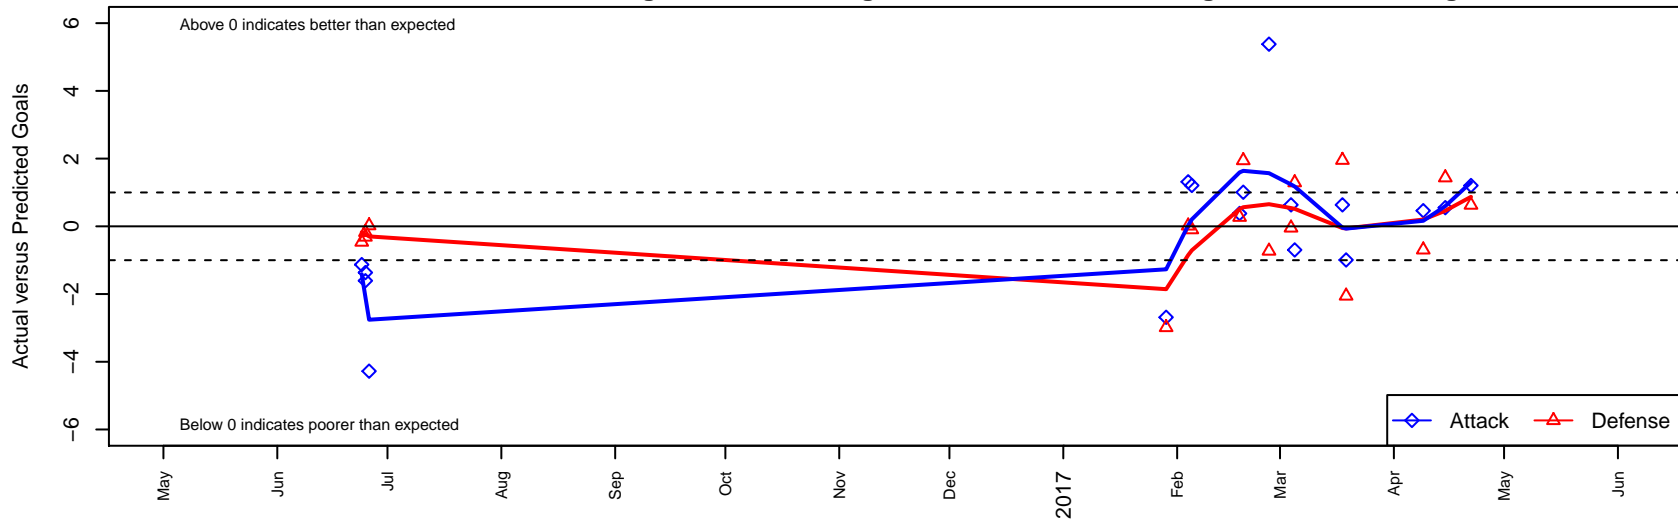

Crossfire Oregon Green II B99

Crossfire Oregon
 Lake Oswego, OR
 B99 total strength=1622
 attack=30.84 defense=9.64
 spr league = Win OYS B98 Div 1

alt names used:
 Crossfire Oregon 99B Green 2

Venues played:
 2016 Clash At the Border Div 2 Gold/Silver U18
 2016 Win OYS B98 Division 1
 2016 OYS State Cup B99

Crossfire Oregon Green II B99
 Dots are actual minus expected GF (blue circles) and GA (red triangles).
 Blue line is smoothed change in attack strength. Red is smoothed change in defense strength.

**attack and defense variance (black dot)
relative to other teams
and top 10 in region**

**attack and defense rating
relative to others at age
and all opponents in last 13 months**

**attack and defense rating
relative to others at age
and all opponents in last 13 months**

Performance relative to 13 month average

Performance relative to 13 month average

Distribution of opponents
 Red = Lose zone, Blue = Win zone, Green = Even
 Black line separates win/lose zones

lot. A=Neither has attack advantage, B=Opponent has both attack and defense advantage, C=Opponent has both attack and defense disadvantage, D=Both have