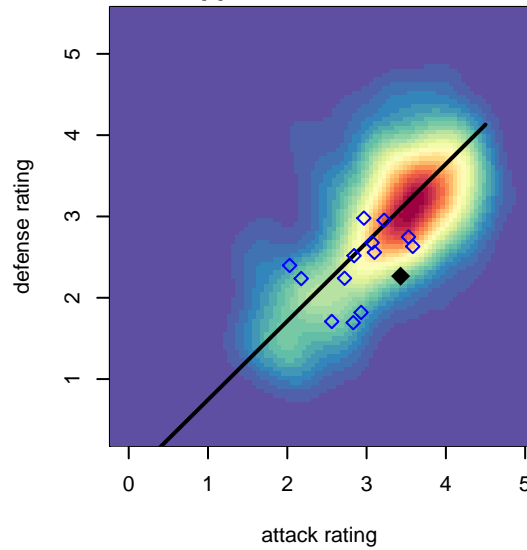

**attack and defense rating
relative to others at age
and all opponents in last 13 months**